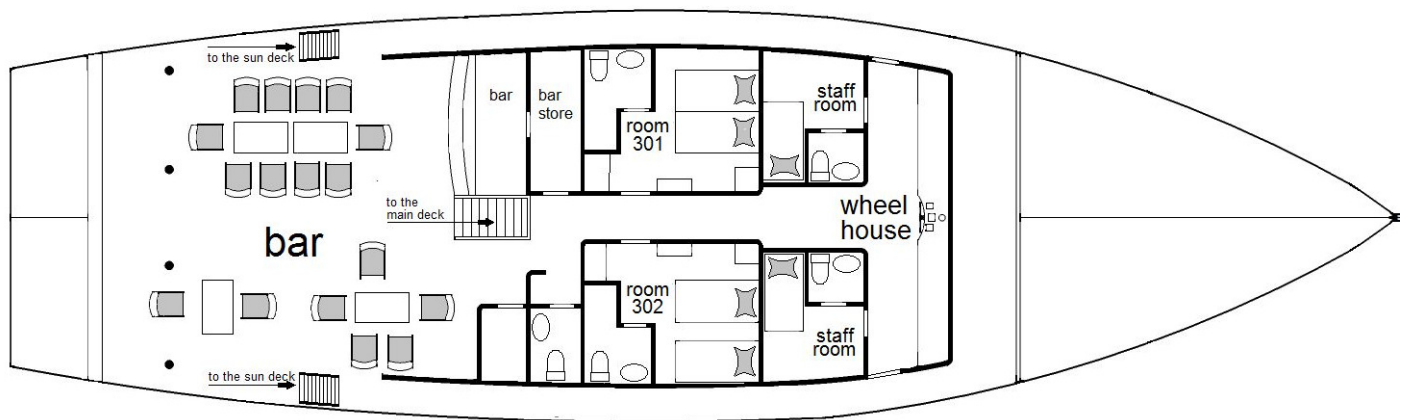

- 104 – Junior Suite { Queen Size Bed } + Individual Air-condition
- 105 – Junior Suite { Queen Size Bed } + Individual Air-condition

ari queen lower deck
 Lower deck
 LWL.....107ft4" [32m74]
 Width 32ft3"

Main Deck Cabins

201 – Deluxe Room { Queen Size Bed } + Individual Air-condition + TV + Mini Bar

202 – Deluxe Room { Queen Size Bed } + Individual Air-condition + TV + Mini Bar

ari queen main deck
 main deck
 LWL107ft4" [32m74]
 Width 32ft3" [9m84]

Upper Deck Cabins

301 – Suite Room { Queen Size Bed or Twin Bed }+Individual Air-condition + TV+ Mini Bar

302 – Suite Room { Queen Size Bed or Twin Bed }+Individual Air-condition + TV+ Mini Bar

ari queen bridge
 bridge
 LWL107ft4" [32m74]
 Width 32ft3" [9m84]