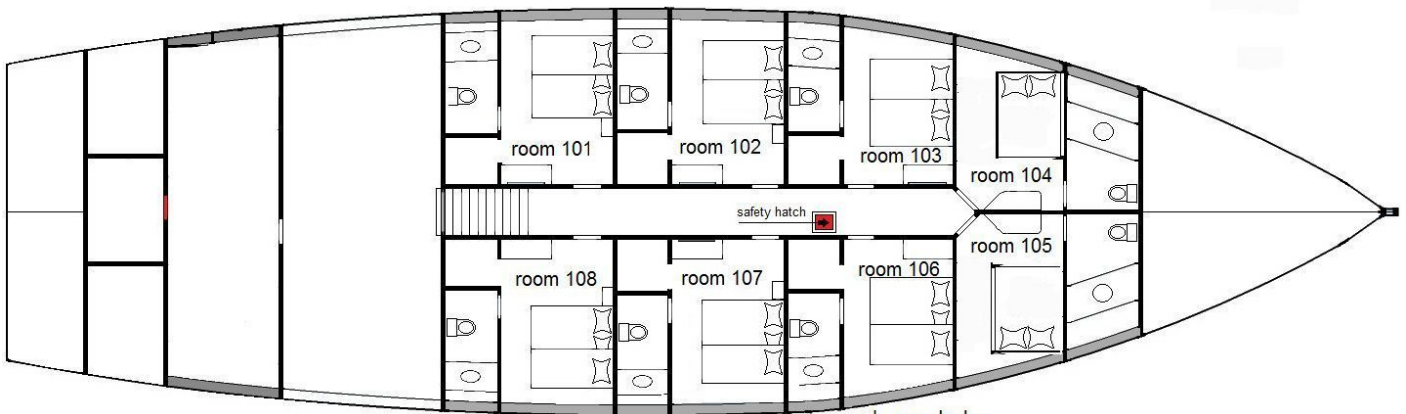

MV. Ari Queen

Guest Accommodation

No of Cabins 11 with en-suite bathrooms + Hot & Cold Water

Lower Deck Cabins

- 101 – Standard Room { Queen Size Bed + Bunk Bed } + Centralized Air-condition
- 102 – Standard Room { Queen Size Bed + Bunk Bed } + Centralized Air-condition
- 103 – Standard Room { Queen Size Bed + Bunk Bed } + Centralized Air-condition
- 106 – Standard Room { Queen Size Bed + Bunk Bed } + Centralized Air-condition
- 107 – Standard Room { Queen Size Bed + Bunk Bed } + Centralized Air-condition
- 108 – Not available

- 104 – Junior Suite { Queen Size Bed } + Individual Air-condition
- 105 – Junior Suite { Queen Size Bed } + Individual Air-condition

ari queen lower deck
 Lower deck
 LWL.....107ft4" [32m74]
 Width 32ft3"

Main Deck Cabins

201 – Deluxe Room { Queen Size Bed } + Individual Air-condition + TV + Mini Bar

202 – Deluxe Room { Queen Size Bed } + Individual Air-condition + TV + Mini Bar

ari queen main deck
 main deck
 LWL107ft4" [32m74]
 Width 32ft3" [9m84]

Upper Deck Cabins

301 – Suite Room { Queen Size Bed or Twin Bed }+Individual Air-condition + TV+ Mini Bar

302 – Suite Room { Queen Size Bed or Twin Bed }+Individual Air-condition + TV+ Mini Bar

ari queen bridge
 bridge
 LWL107ft4" [32m74]
 Width 32ft3" [9m84]