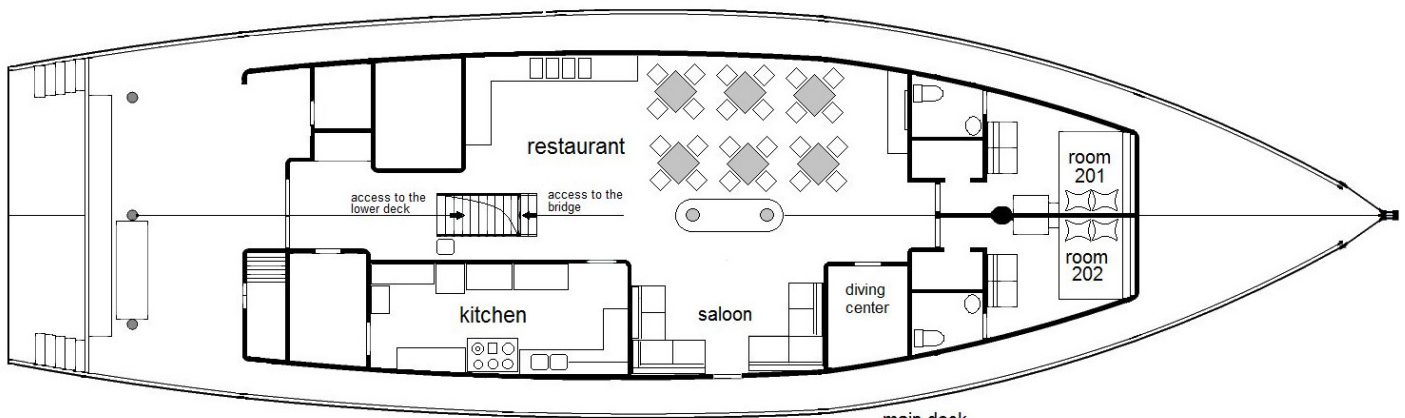

MV. Ari Queen

Guest Accommodation

No of Cabins 11 with en-suite bathrooms + Hot & Cold Water

Lower Deck Cabins

- 101 – Standard Room { Queen Size Bed + Bunk Bed } + Centralized Air-condition
- 102 – Standard Room { Queen Size Bed + Bunk Bed } + Centralized Air-condition
- 103 – Standard Room { Queen Size Bed + Bunk Bed } + Centralized Air-condition
- 106 – Standard Room { Queen Size Bed + Bunk Bed } + Centralized Air-condition
- 107 – Standard Room { Queen Size Bed + Bunk Bed } + Centralized Air-condition
- 108 – Not available

- 104 – Junior Suite { Queen Size Bed } + Individual Air-condition
- 105 – Junior Suite { Queen Size Bed } + Individual Air-condition

ari queen lower deck
 Lower deck
 LWL.....107ft4" [32m74]
 Width 32ft3"

Main Deck Cabins

201 – Deluxe Room { Queen Size Bed } + Individual Air-condition + TV + Mini Bar

202 – Deluxe Room { Queen Size Bed } + Individual Air-condition + TV + Mini Bar

ari queen main deck
 main deck
 LWL107ft4" [32m74]
 Width 32ft3" [9m84]

Upper Deck Cabins

301 – Suite Room { Queen Size Bed or Twin Bed }+Individual Air-condition + TV+ Mini Bar

302 – Suite Room { Queen Size Bed or Twin Bed }+Individual Air-condition + TV+ Mini Bar

ari queen bridge
 bridge
 LWL107ft4" [32m74]
 Width 32ft3" [9m84]