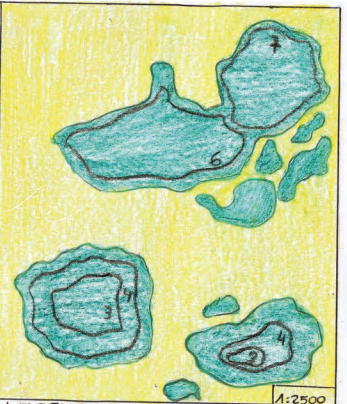

SWISSCARE REEF

- LEGEND**
- = ENTRY/EXIT POINT
 - ↔ = DIRECTION
 - ✦ = PINACLE
 - = BRAIN CORAL
 - 5m = DEPTH
 - ⚡ = FIRE CORAL
 - 🍷 = RASPBERRY CORAL
 - TT = TABLE CORAL
 - ~ = WAVER CORAL
 - 🐠 = LION FISH, PUFFER FISH, PARROT FISH, CLOWN FISH, MURRAY EELS, PIPE FISH, SEPIA, ANGEL FISH, UNICORN FISH, SCORPION FISH, ...
- 30m