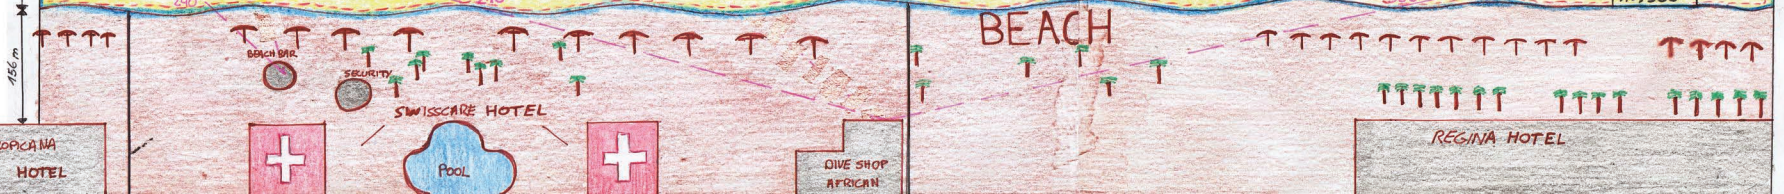

SWISSCARE REEF

- LEGEND**
- = ENTRY/EXIT POINT
 - ↔ = DIRECTION
 - ✦ = PINACLE
 - = BRAIN CORAL
 - 5m = DEPTH
 - ⚡ = FIRE CORAL
 - 🍷 = RASPBERRY CORAL
 - TT = TABLE CORAL
 - ~ = WAVER CORAL
 - 🐠 = LION FISH, PUFFER FISH, PARROT FISH, CLOWN FISH, MURRAY EELS, PIPE FISH, SEPIA, ANGEL FISH, UNICORN FISH, SCORPION FISH, ...
- 30m