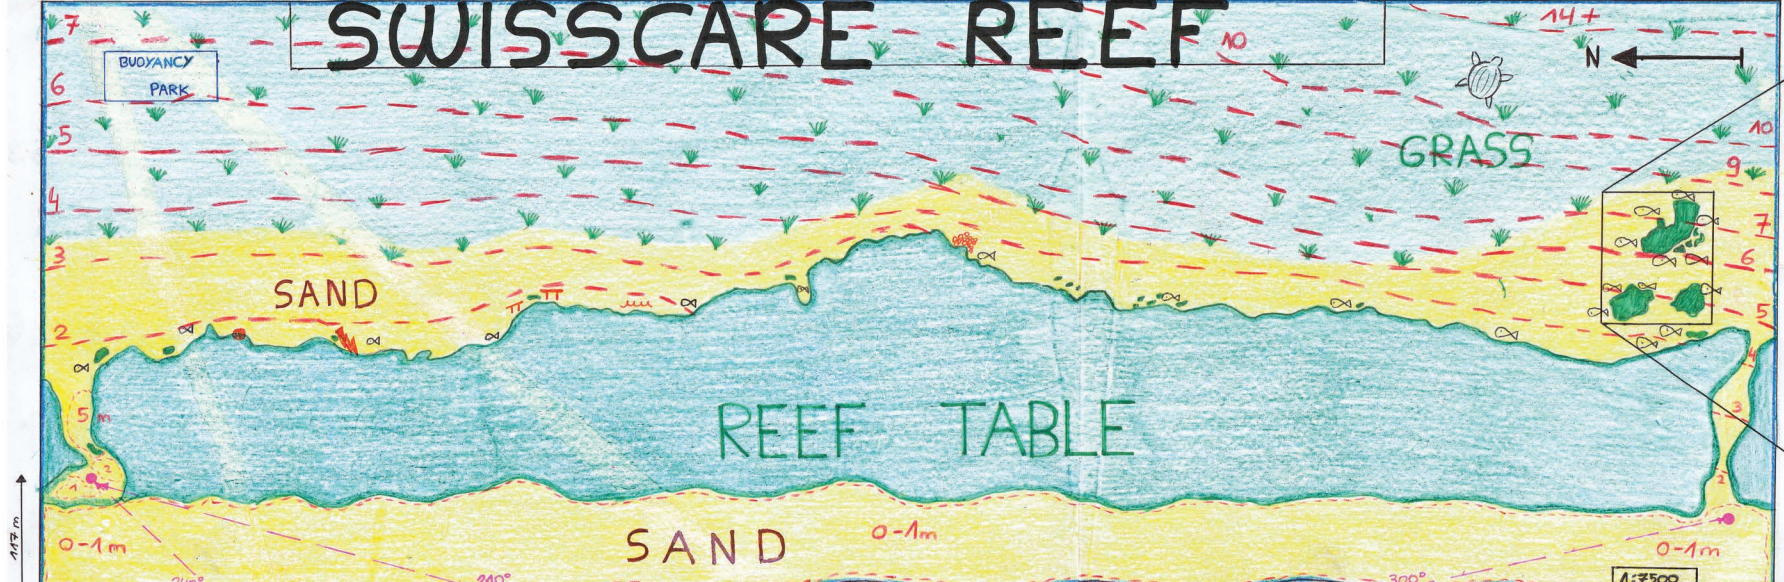

SWISSCARE REEF

- LEGEND**
- = ENTRY/EXIT POINT
 - ↔ = DIRECTION
 - ✦ = PINACLE
 - = BRAIN CORAL
 - 5m = DEPTH
 - ⚡ = FIRE CORAL
 - 🍷 = RASPBERRY CORAL
 - TT = TABLE CORAL
 - ~ = WAVER CORAL
 - 🐠 = LION FISH, PUFFER FISH, PARROT FISH, CLOWN FISH, MURRAY EELS, PIPE FISH, SEPIA, ANGEL FISH, UNICORN FISH, SCORPION FISH, ...
- 30m