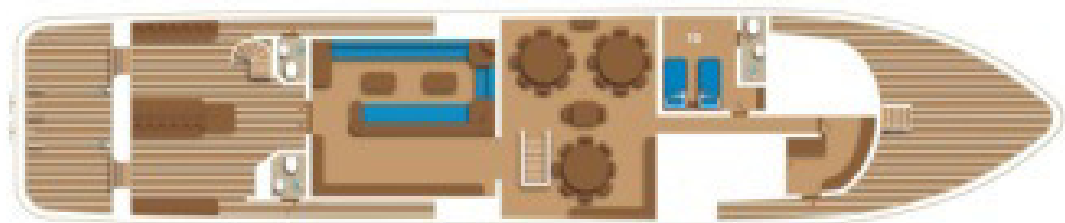

MV Emperor Elite

Sun Deck

Upper Deck

Main Deck

Cabin Deck (Lower Deck)