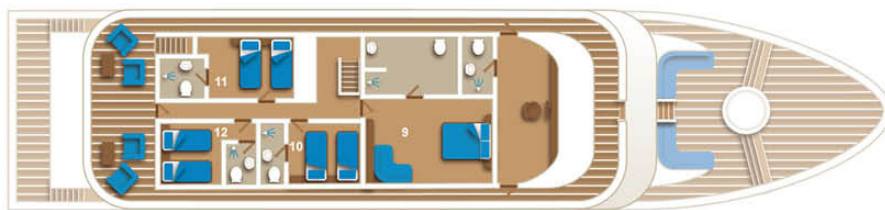

MV Emperor Leo

Sun Deck

Upper Deck

Main Deck

Cabin Deck (Lower Deck)