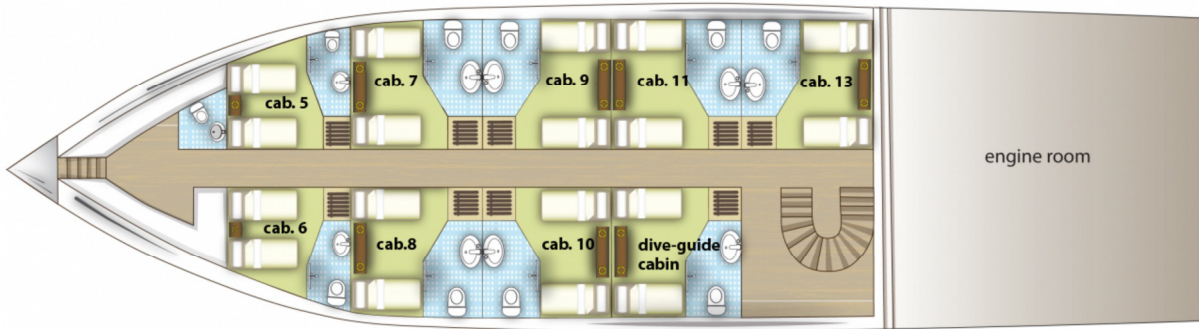

Motor Yacht NIMAR - Deck Floor Plans

The first deck

Crew cabin. Eight (8) guest double cabins with single beds + 1 cabin for dive-guides.

The second deck

Four double cabins with double beds. Restaurant. Caboose. Dive deck. Jump deck.

The third deck

Pilot house, crew cabin. Saloon. Half-shaded sun deck. Solar zone on the bow.