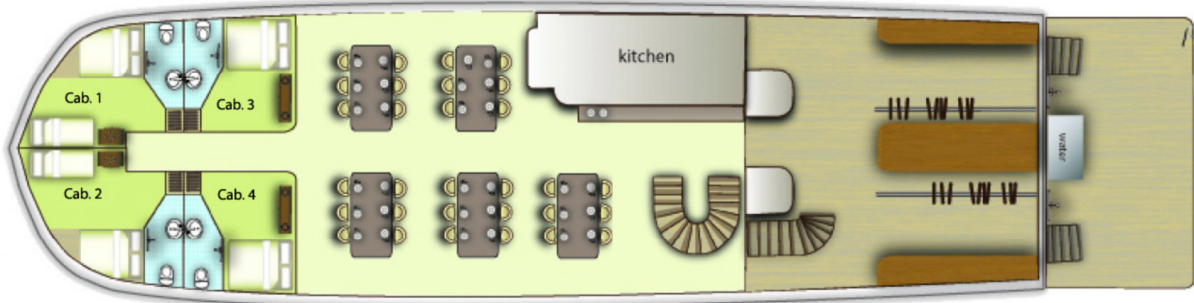

Motor Yacht NIMAR - Deck Floor Plans

The first deck

Crew cabin. Eight (8) guest double cabins with single beds + 1 cabin for dive-guides.

The second deck

Four double cabins with double beds. Restaurant. Caboose. Dive deck. Jump deck.

The third deck

Pilot house, crew cabin. Saloon. Half-shaded sun deck. Solar zone on the bow.